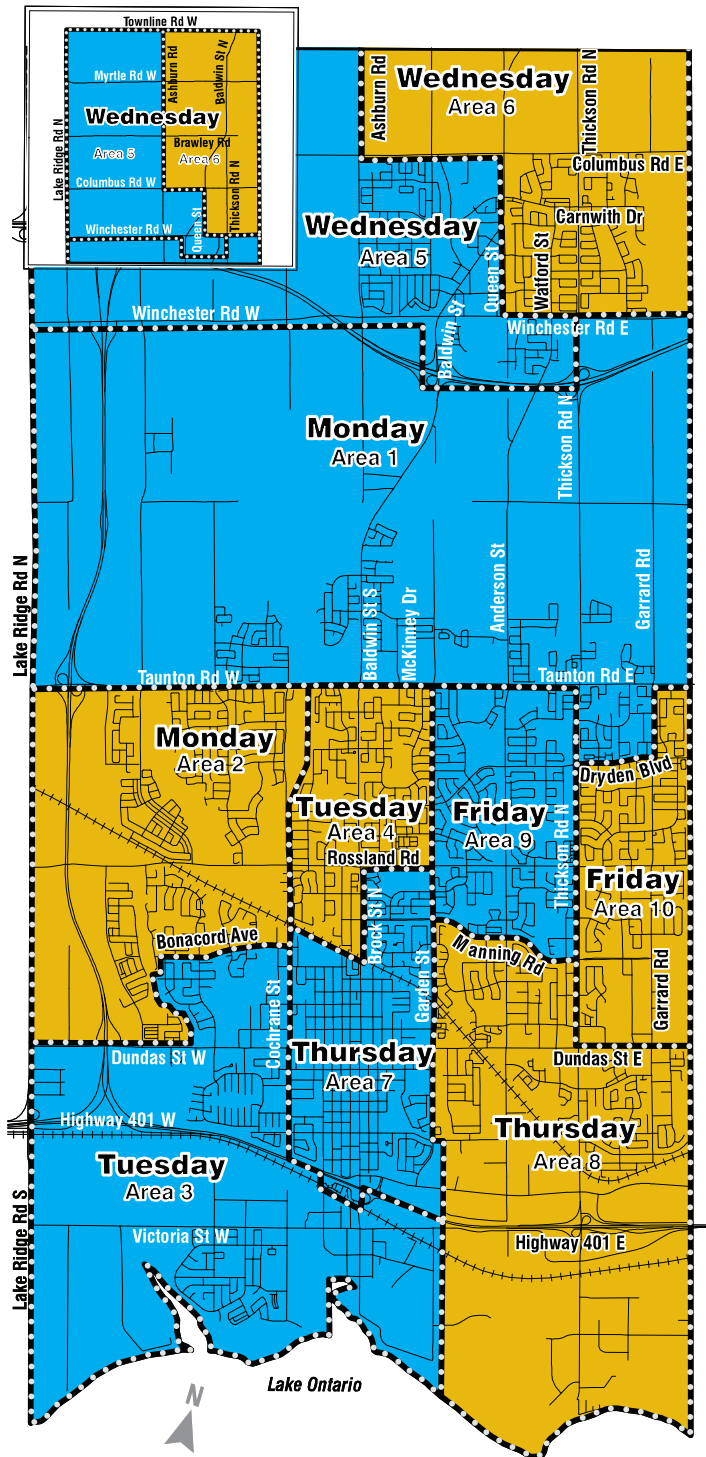

# How To Use This Calendar

 If your address falls in the blue areas of the map, See Blue Area Collection Schedule on reverse

 If your address falls in the yellow areas of the map, See Yellow Area Collection Schedule on reverse

# 2023-2024 Blue Area Collection Schedule

SCHEDULE FOR **ODD** NUMBERED AREAS:  
Monday 1, Tuesday 3, Wednesday 5,  
Thursday 7 and Friday 9

Green Bin

Blue Box

Yard Waste

Garbage

Christmas Tree

Pumpkin

## June 2023

	mon	tue	wed	thu	fri	sat
				1	2	3
	5	6	7	8	9	10
	12	13	14	15	16	17
	19	20	21	22	23	24
	26	27	28	29	30	

## July 2023

	mon	tue	wed	thu	fri	sat
	3	4	5	6	7	8
	10	11	12	13	14	15
	17	18	19	20	21	22
	24	25	26	27	28	29
	31					